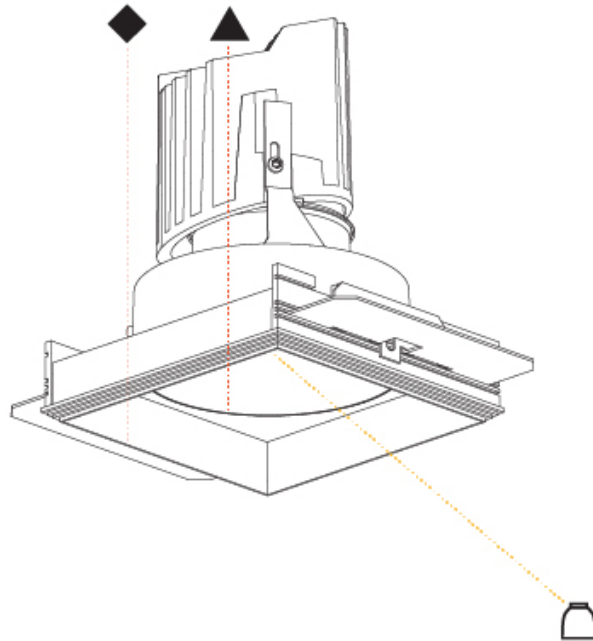

BIONIQ SQUARE DEEP TRIMLESS

A35532-

PROJECT _____

TYPE _____

SPECIFIER _____

QUANTITY _____

DATE _____