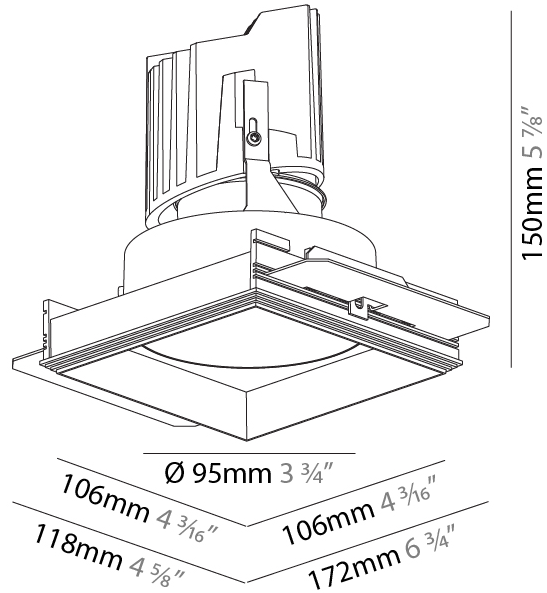

PHYSICAL

Diameter (mm): 95
Diameter (in): 3 3/4
Length (mm): 106
Length (in): 4 3/16
Width (mm): 106
Width (in): 4 3/16
Height (mm): 150
Height (in): 5 7/8
Ceiling Thickness (mm): 10 / 12.5 / 15 / 25
Ceiling Thickness (in): 3/8 or 1/2 or 9/16 or 1
Min. Recessing Depth (mm): 170
Min. Recessing Depth (in): 6 11/16
Light Distribution: Downlight
Weight (kg): 0.688
Weight (lbs): 1.52

Fixture Finish: SSR / BKV / CWI / CRY / HAB / LAG / UFT / ITA / RUA / RUR / MIC / FTG / MYG / TWT / LOD / PUS / FRO / FUP / KIA / POP / BLS / SPG / MEY / GOH / GUM / CHC / COM / ABZ / JAG / OBR / MOS / ROR

Fixture Material: Aluminum Die Cast
Cut-out Measurements: 120mm / 4 3/4" x 120mm / 4 3/4"
Upon Request: Unique Ceiling Thickness

ELECTRICAL

Lamp Type: LED (Zhaga Standard)
Input Wattage (W): 16.5
Total Output Wattage (W): 14.7
Dimming: Dali Dimming
Driver Included: No
Driver Location: Recessed Housing
Driver Type: Constant Current - 120Vac
Driver Class: Class 2
Housing: See Components
Input Voltage (V): 120
Constant Current (MA): 350

LED

Number of LEDs: 1
Color Temperature (°K): Warm Dim
Max. Delivered Lumen (lm): 770
Nominal Lumen (lm): 1140
CRI: >90 CRI
Lamp Life (hrs): 50000
Upon Request: RGB-W Tunable White Special Color Temperature Special LED

OPTICAL

Reflector: 20 / 40 / 60
Upon Request: Special Beam Angles

RATINGS AND CERTIFICATIONS

Zaneen Group, Inc. 62601 Folsom Blvd., Suite 3382, F 416-247-9319, www.zaneen.com
Certified By: Certified for North American Standards
In a constant effort to supply the best product, we reserve the right to change specifications or materials without notice. The most recent specification sheets are found at zaneen.com