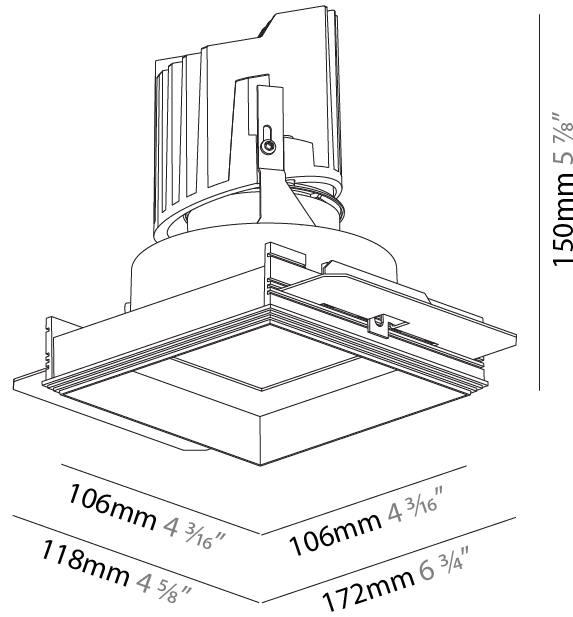

PHYSICAL

Shape: Square
Length (mm): 106
Length (in): 4 3/16
Width (mm): 106
Width (in): 4 3/16
Height (mm): 150
Height (in): 5 7/8
Ceiling Thickness (mm): 10 / 12.5 / 15 / 25
Ceiling Thickness (in): 3/8 or 1/2 or 9/16 or 1
Min. Recessing Depth (mm): 170
Min. Recessing Depth (in): 6 11/16
Light Distribution: Downlight
Weight (kg): 0.769
Weight (lbs): 1.69
Fixture Finish: SSR / BKV / CWI / CRY / HAB / LAG / UFT / ITA / RUA / RUR / MIC / FTG / MYG / TWT / LOD / PUS / FRO / FUP / KIA / POP / BLS / SPG / MEY / GOH / GUM / CHC / COM / ABZ / JAG / OBR / MOS / ROR
Fixture Material: Aluminum Die Cast
Cut-out Measurements: 120mm / 4 3/4" x 120mm / 4 3/4"
Upon Request: Unique Ceiling Thickness

ELECTRICAL

Lamp Type: LED (Zhaga Standard)
Input Wattage (W): 16.5
Total Output Wattage (W): 14.7
Dimming: Dali Dimming
Driver Included: No
Driver Location: Recessed Housing
Driver Type: Constant Current - 120Vac
Driver Class: Class 2
Housing: See Components
Input Voltage (V): 120
Constant Current (MA): 350

LED

Number of LEDs: 1
Max. Delivered Lumen (lm): 770
Nominal Lumen (lm): 1140
CRI: >90 CRI
Lamp Life (hrs): 50000
Upon Request: RGB-W Tunable White Special Color Temperature Special LED

OPTICAL

Reflector*: 20 / 40 / 60
Upon Request: Special Beam Angles

RATINGS AND CERTIFICATIONS

Certified By: Certified for North American Standards

IP rating: IP20
Zaneen Company Inc. © 2024, T 1800-388-3382, F 416-247-9319, www.zaneen.com