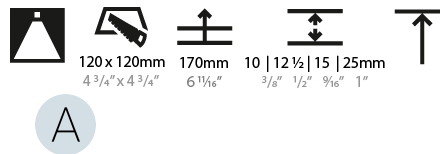

PHYSICAL

Shape: Square
Length (mm): 106
Length (in): 4 3/16
Width (mm): 106
Width (in): 4 3/16
Height (mm): 150
Height (in): 5 7/8
Ceiling Thickness (mm): 10 / 12.5 / 15 / 25
Ceiling Thickness (in): 3/8 or 1/2 or 9/16 or 1
Min. Recessing Depth (mm): 170
Min. Recessing Depth (in): 6 11/16
Light Distribution: Downlight
Weight (kg): 0.769
Weight (lbs): 1.69
Fixture Finish: SSR / BKV / CWI / CRY / HAB / LAG / UFT / ITA / RUA / RUR / MIC / FTG / MYG / TWT / LOD / PUS / FRO / FUP / KIA / POP / BLS / SPG / MEY / GOH / GUM / CHC / COM / ABZ / JAG / OBR / MOS / ROR
Fixture Material: Aluminum Die Cast
Cut-out Measurements: 120mm / 4 3/4" x 120mm / 4 3/4"
Upon Request: Unique Ceiling Thickness

ELECTRICAL

Lamp Type: LED (Zhaga Standard)
Input Wattage (W): 16.5
Total Output Wattage (W): 14.7
Dimming: Dali Dimming
Driver Included: No
Driver Location: Recessed Housing
Driver Type: Constant Current - 120Vac
Driver Class: Class 2
Housing: See Components
Input Voltage (V): 120
Constant Current (MA): 350

LED

Number of LEDs: 1
Max. Delivered Lumen (lm): 770
Nominal Lumen (lm): 1140
CRI: >90 CRI
Lamp Life (hrs): 50000
Upon Request: RGB-W Tunable White Special Color Temperature Special LED

OPTICAL

Reflector*: 20 / 40 / 60
Upon Request: Special Beam Angles

RATINGS AND CERTIFICATIONS

Certified By: Certified for North American Standards

IP rating: IP20
Zaneen Company Inc. © 2024, T 1800-388-3382, F 416-247-9319, www.zaneen.com